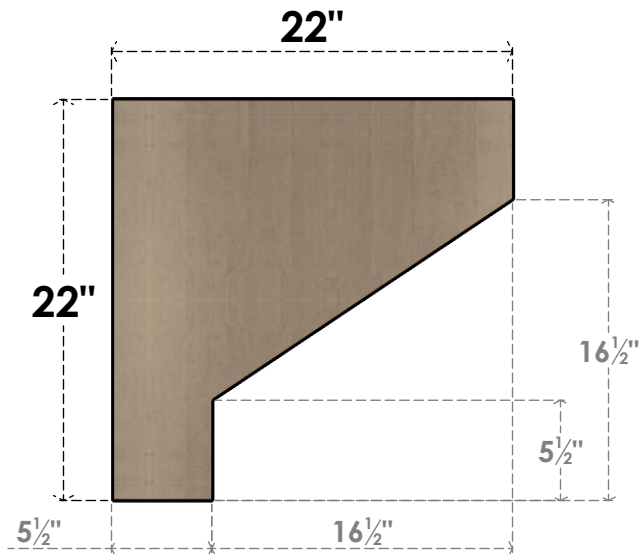

ITEM NUMBER: CORU11X22X22CLERCPR

11"W X 22"D X 22"H SERIES 1 CLASSIC CLEMMONS ROUGH CEDAR
TIMBERTHANE FAUX WOOD CORBEL, PRIMED

SIDE PROFILE

FRONT PROFILE

ISOMETRIC

EKENA MILLWORK
2300 WEST MAIN ST.
CLARKSVILLE, TX 75426
TOLL FREE: 866-607-0453
WWW.EKENAMILLWORK.COM

NOTES

1. INSTALLATION TO BE COMPLETED IN ACCORDANCE WITH MANUFACTURER'S SPECIFICATIONS.
2. DRAWING MAY NOT BE TO SCALE
3. THIS DRAWING IS INTENDED FOR DESIGN AND PLANNING PURPOSES ONLY.
4. ALL INFORMATION CONTAINED HEREIN WAS CURRENT AT THE TIME OF DEVELOPMENT BUT MUST BE REVIEWED AND APPROVED BY THE PRODUCT MANUFACTURER TO BE CONSIDERED ACCURATE.
5. TIMBERTHANE ARCHITECTURAL PRODUCTS ARE MADE FROM HIGH DENSITY URETHANE AND COME FACTORY PRIMED