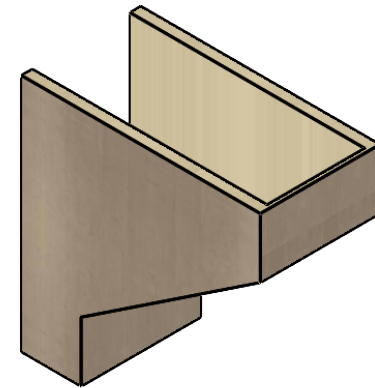

ITEM NUMBER: CORU11X22X22CLERCPR

11"W X 22"D X 22"H SERIES 1 CLASSIC CLEMMONS ROUGH CEDAR
TIMBERTHANE FAUX WOOD CORBEL, PRIMED

SIDE PROFILE

FRONT PROFILE

ISOMETRIC

EKENA MILLWORK
2300 WEST MAIN ST.
CLARKSVILLE, TX 75426
TOLL FREE: 866-607-0453
WWW.EKENAMILLWORK.COM

NOTES

1. INSTALLATION TO BE COMPLETED IN ACCORDANCE WITH MANUFACTURER'S SPECIFICATIONS.
2. DRAWING MAY NOT BE TO SCALE
3. THIS DRAWING IS INTENDED FOR DESIGN AND PLANNING PURPOSES ONLY.
4. ALL INFORMATION CONTAINED HEREIN WAS CURRENT AT THE TIME OF DEVELOPMENT BUT MUST BE REVIEWED AND APPROVED BY THE PRODUCT MANUFACTURER TO BE CONSIDERED ACCURATE.
5. TIMBERTHANE ARCHITECTURAL PRODUCTS ARE MADE FROM HIGH DENSITY URETHANE AND COME FACTORY PRIMED