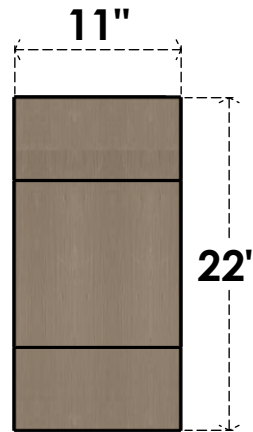

ITEM NUMBER: CORU11X22X22CLERCPR

11"W X 22"D X 22"H SERIES 1 CLASSIC CLEMMONS ROUGH CEDAR
TIMBERTHANE FAUX WOOD CORBEL, PRIMED

SIDE PROFILE

FRONT PROFILE

ISOMETRIC

EKENA MILLWORK
2300 WEST MAIN ST.
CLARKSVILLE, TX 75426
TOLL FREE: 866-607-0453
WWW.EKENAMILLWORK.COM

NOTES

1. INSTALLATION TO BE COMPLETED IN ACCORDANCE WITH MANUFACTURER'S SPECIFICATIONS.
2. DRAWING MAY NOT BE TO SCALE
3. THIS DRAWING IS INTENDED FOR DESIGN AND PLANNING PURPOSES ONLY.
4. ALL INFORMATION CONTAINED HEREIN WAS CURRENT AT THE TIME OF DEVELOPMENT BUT MUST BE REVIEWED AND APPROVED BY THE PRODUCT MANUFACTURER TO BE CONSIDERED ACCURATE.
5. TIMBERTHANE ARCHITECTURAL PRODUCTS ARE MADE FROM HIGH DENSITY URETHANE AND COME FACTORY PRIMED